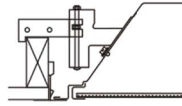

**Note:** Specifications subject to change without notice. Actual performance may differ as a result of end user environment and application.

**Dimensions:**

**Length - 48"**  
**Width - 11-3/4"**  
**Depth - 4"**

**Installation Method**

**G**  
 Grid/Lay-in  
 Standard

**G**  
 Concealed T

**G**  
 Slot Grid

**F**  
 Flange Trim  
 With Supporting  
 Swing Gates

**Ceiling  
 Type**

Exposed Grid  
 Concealed T  
 Slot Grid  
 Flange