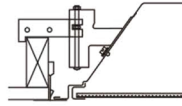

Note: Specifications subject to change without notice. Actual performance may differ as a result of end user environment and application.

Dimensions:

Length - 23-3/4"
Width - 23-3/4"
Depth - 4"

Installation Method

G
 Grid/Lay-in
 Standard

G
 Concealed T

G
 Slot Grid

F
 Flange Trim
 With Supporting
 Swing Gates

**Ceiling
 Type**

Exposed Grid
 Concealed T
 Slot Grid
 Flange

**Trim
 Type**

G
 G
 G
 G***