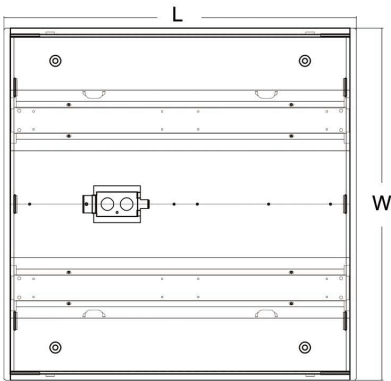

Note: Specifications subject to change without notice. Actual performance may differ as a result of end user environment and application.

Dimensions:

Length - 23-3/4"
Width - 23-3/4"
Depth - 4"

Installation Method