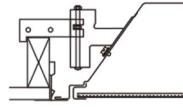

Note: Specifications subject to change without notice. Actual performance may differ as a result of end user environment and application.

Dimensions:

Length - 23-3/4"
Width - 23-3/4"
Depth - 3-3/8"

Installation Method

G
 Grid/Lay-in
 Standard

G
 Concealed T

G
 Slot Grid

F
 Flange Trim
 With Supporting
 Swing Gates

**Ceiling
 Type**

Exposed Grid
 Concealed T
 Slot Grid
 Flange

**Trim
 Type**

G
 G
 G
 G***