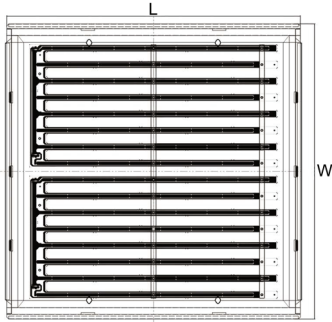

Warranty

Five-year limited warranty.

Model Number	Luminaire Type	Color Temperature	Output Wattage	Luminaire Style	Installation
TR	22	40	40	TP	G (Optional)
	22- 2'x2'	30- 3000K 35- 3500K 40- 4000K 50- 5000K	35- 35W 40- 40W	TP- Recessed Panel	G- Standard Lay-in Grid T- Concealed T S- Slot Grid F- Flange Trim with supporting swing Gates

Note: Specifications subject to change without notice. Actual performance may differ as a result of end user environment and application.

Dimensions:

Length - 23-3/4"
Width - 23-3/4"
Depth - 3-3/8"

Installation Method