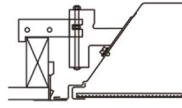

**Note:** Specifications subject to change without notice. Actual performance may differ as a result of end user environment and application.

**Dimensions:**

**Length - 48"**  
**Width - 23-3/4"**  
**Depth - 4"**

**Installation Method**

**G**  
 Grid/Lay-in  
 Standard

**G**  
 Concealed T

**G**  
 Slot Grid

**F**  
 Flange Trim  
 With Supporting  
 Swing Gates

**Ceiling  
 Type**

Exposed Grid  
 Concealed T  
 Slot Grid  
 Flange