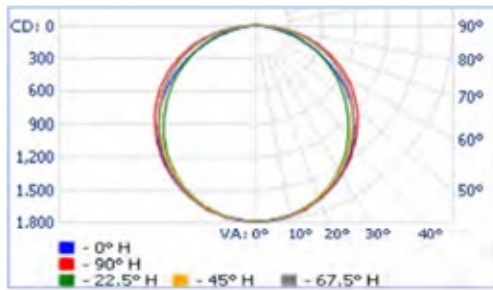

Warranty

Five-year limited warranty.

Rated Life : 100,000+ hours per L70 TM-21 @70 C

Dimensions:

Length - 48"
Width - 23-3/4"
Depth - 4"

Photometry

Model: TR244033RET

Flood Summary

Illuminance at a Distance

	Center Beam LUX	Beam Width	
8.3M	25.74 LUX	21.9M	34.1M
16.7M	6.44 LUX	43.9M	68.1M
25.0M	2.86 LUX	65.8M	102.2M
33.3M	1.61 LUX	87.7M	136.2M
41.7M	1.03 LUX	109.6M	170.3M
50.0M	0.72 LUX	131.6M	204.3M