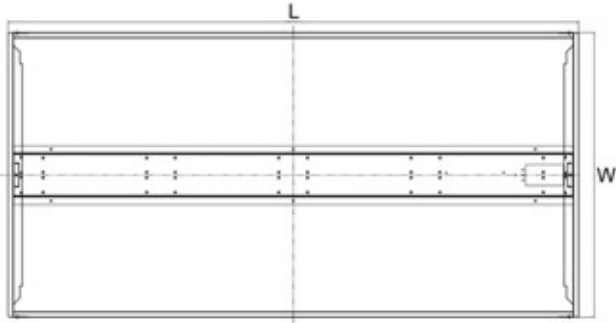

Power Consumption: 33W for 33W model
36W for 36W model

Construction /Finish

- 24 guage die formed cold-rolled steel bod
- All steel surfaces are powder coated.
- Smooth edge for easy handling.
- Swing down diffuser lens for easy maintainance.

Warranty

Five-year limited warranty.

Rated Life : 100,000+ hours per L70 TM-21 @70 C

Dimensions:

Length - 48"
Width - 23-3/4"
Depth - 4"

Photometry

Model: TR244033RET

Flood Summary