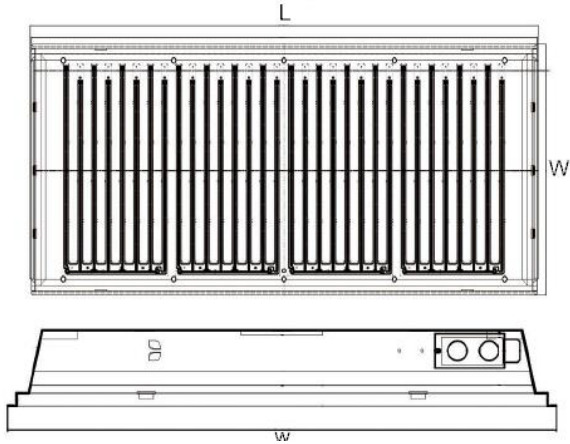

Warranty

Five-year limited warranty.

Model Number	Luminaire Type	Color Temperature	Output Wattage	Luminaire Series	Installation
TR	24	40	55	TP	G (Optional)
	24- 2'x4'	30- 3000K 35- 3500K 40- 4000K 50- 5000K	45- 45W 55- 55W	TP- recessed panel	G- Standard Lay-in Grid T- Concealed T S- Slot Grid F- Flange Trim with supporting swing Gates

Note: Specifications subject to change without notice. Actual performance may differ as a result of end user environment and application.

Dimensions:

Length - 48"
Width - 23-3/4"
Depth - 3-1/4"

Installation Method