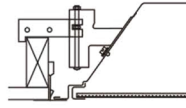

Note: Specifications subject to change without notice. Actual performance may differ as a result of end user environment and application.

Dimensions:

Length - 48"
Width - 23-3/4"
Depth - 3-1/4"

Installation Method

G
 Grid/Lay-in
 Standard

G
 Concealed T

G
 Slot Grid

F
 Flange Trim
 With Supporting
 Swing Gates

**Ceiling
 Type**

Exposed Grid
 Concealed T
 Slot Grid
 Flange

**Trim
 Type**

G
 G
 G
 G***