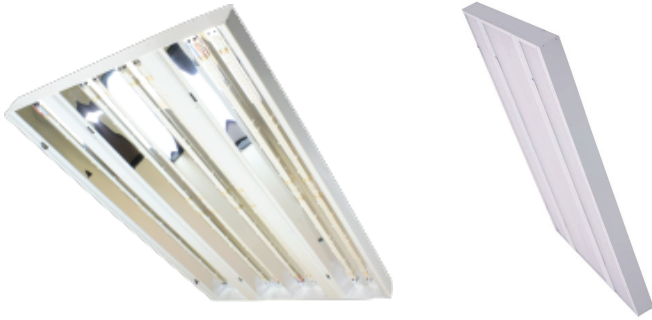

# TR Model

### High Bay Troffer LED 8Lx4' (Dimmable)

This high performance and energy efficient High Bay LED troffer is ideal for retail, warehouse, industrial, commercial and manufacturing large area lighting applications.

#### FEATURES & BENEFITS:

- Modern and clean style, no exposed fasteners.
- Excellent luminaire efficacy provides significant energy saving.
- Can be suspended mount from the ceiling by AYC or EYE chain or direct mount on the ceiling.
- Dimmable via 0-10VDC standard
- Available in 4000K, 5000K & 5700K color temperature.
- Rated Life : 50,000 hours
- Assembled in USA with domestic and imported components
- RoHS Compliant - Mercury free and Lead free